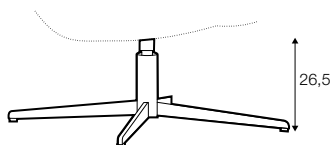

## accessories

cushion

sheepskin cover

coffee table

Color of armchair: white or black.

## legs

swivel

black or white

swivel or non-rotating leg